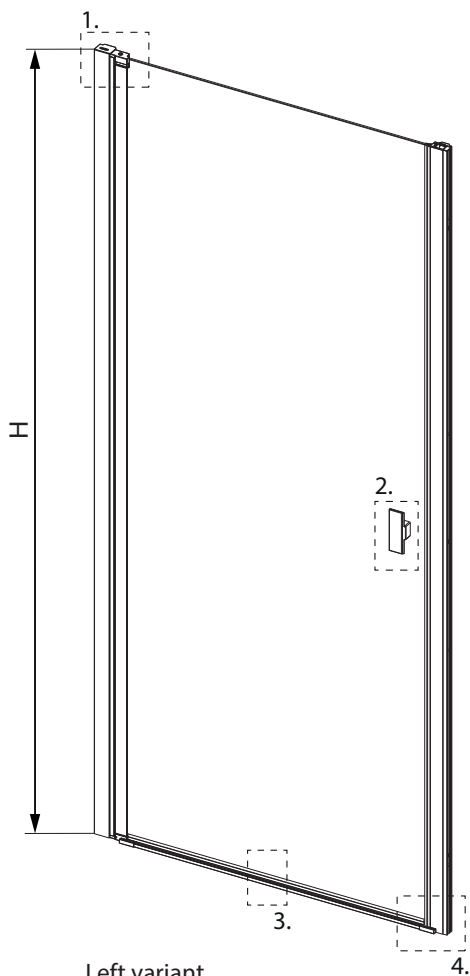

## Strømberg Bad | NOMA 20

---

- DK FDV-dokumentation
- NO FDV-dokumentasjon
- SE FDV-dokumentation
- FI FDV-dokumentointi
- GB FDV-documentation

Model	X	B	D	H
DWJ 170	680-710	580	580	2000
DWJ 180	780-810	680	680	2000
DWJ 190	880-910	780	780	2000
DWJ 100	980-1010	880	880	2000

**Models with bottom treadmill/profile**

(construction of the shower enclosure closed in profiles) are characterised by the highest tightness. They have a high threshold and mostly sliding doors, so water droplets can not pass outside the cabin.

**Models without profile mounted with the threshold strip.**

Low threshold strip is less protection against splashes of the water drops.

**Models without bottom treadmill/profile mounted without the threshold strip.**