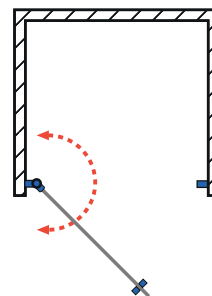

## Strømberg Bad | NOMA 20

---

- DK FDV-dokumentation
- NO FDV-dokumentasjon
- SE FDV-dokumentation
- FI FDV-dokumentointi
- GB FDV-documentation

Model	X	B	D	H
DWJ 170	680-710	580	580	2000
DWJ 180	780-810	680	680	2000
DWJ 190	880-910	780	780	2000
DWJ 100	980-1010	880	880	2000

**Models without profile mounted with the threshold strip.**

Low threshold strip is less protection against splashes of the water drops.

**Models without bottom treadmill/profile mounted without the threshold strip.**

Lack of the threshold makes the water more easily seep out of the cabin, which reduces its tightness. When installing the enclosure directly on the floor, be sure to appropriate level the floor, so that water flows towards the drain and does not pour through the fugues outside the cabin.