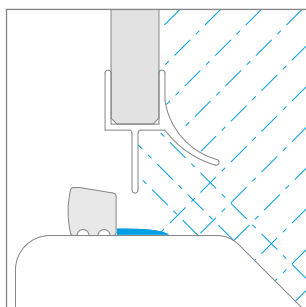

## Strømberg Bad | NOMA 20

---

- DK FDV-dokumentation
- NO FDV-dokumentasjon
- SE FDV-dokumentation
- FI FDV-dokumentointi
- GB FDV-documentation

Model	X	B	D	H
DWJ 170	680-710	580	580	2000
DWJ 180	780-810	680	680	2000
DWJ 190	880-910	780	780	2000
DWJ 100	980-1010	880	880	2000

**Models without profile mounted with the threshold strip.**

Low threshold strip is less protection against splashes of the water drops.

**Models without bottom treadmill/profile mounted without the threshold strip.**

Lack of the threshold makes the water more easily seep out of the cabin, which reduces its tightness. When installing the enclosure directly on the floor, be sure to appropriate level the floor, so that water flows towards the drain and does not pour through the fugues outside the cabin.