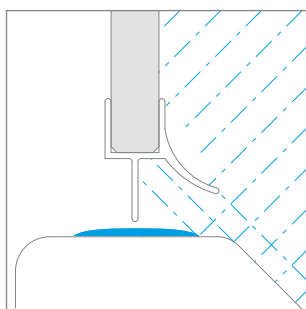

## Strømberg Bad | NOMA 20

---

- DK FDV-dokumentation
- NO FDV-dokumentasjon
- SE FDV-dokumentation
- FI FDV-dokumentointi
- GB FDV-documentation

Model	X	B	D	H
DWJ 170	680-710	580	580	2000
DWJ 180	780-810	680	680	2000
DWJ 190	880-910	780	780	2000
DWJ 100	980-1010	880	880	2000

**Models without profile mounted with the threshold strip.**

Low threshold strip is less protection against splashes of the water drops.

**Models without bottom treadmill/profile mounted without the threshold strip.**

Lack of the threshold makes the water more easily seep out of the cabin, which reduces its tightness. When installing the enclosure directly on the floor, be sure to appropriate level the floor, so that water flows towards the drain and does not pour through the fugues outside the cabin.