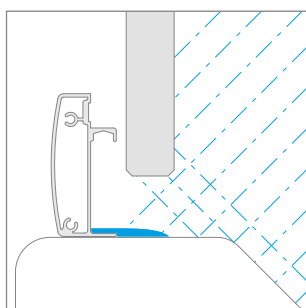

Models with bottom treadmill/profile

(construction of the shower enclosure closed in profiles) are characterised by the highest tightness. They have a high threshold and mostly sliding doors, so water droplets can not pass outside the cabin.