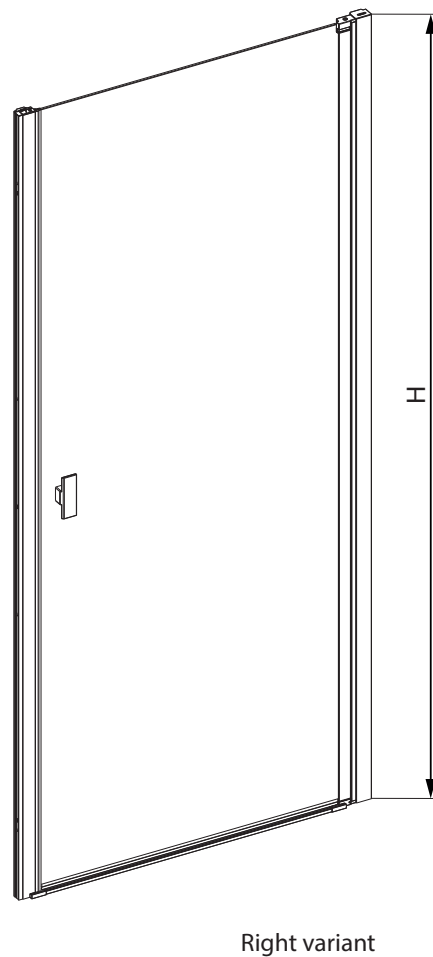

## Strømberg Bad | NOMA 20

---

- DK FDV-dokumentation
- NO FDV-dokumentasjon
- SE FDV-dokumentation
- FI FDV-dokumentointi
- GB FDV-documentation

Model	X	B	D	H
DWJ 170	680-710	580	580	2000
DWJ 180	780-810	680	680	2000
DWJ 190	880-910	780	780	2000
DWJ 100	980-1010	880	880	2000

**Models with bottom treadmill/profile**

(construction of the shower enclosure closed in profiles) are characterised by the highest tightness. They have a high threshold and mostly sliding doors, so water droplets can not pass outside the cabin.

**Models without profile mounted with the threshold strip.**

Low threshold strip is less protection against splashes of the water drops.

**Models without bottom treadmill/profile mounted without the threshold strip.**